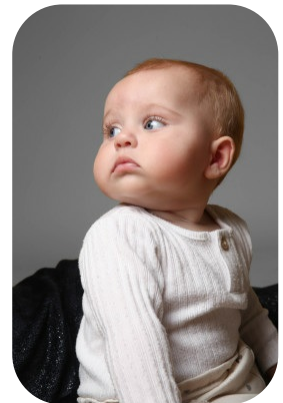

Mia Lily G

Age: 0-5	Height: 3ft0inch	Eye Colour: Blue	Accent: London
Gender:F	Weight: 10kg		
Location: London	Shoe Size: 2		
Drives: No	Hair Color: Blonde		

Talents
CHILD MODELLING

FOR ANY INQUIRIES PLEASE CONTACT US